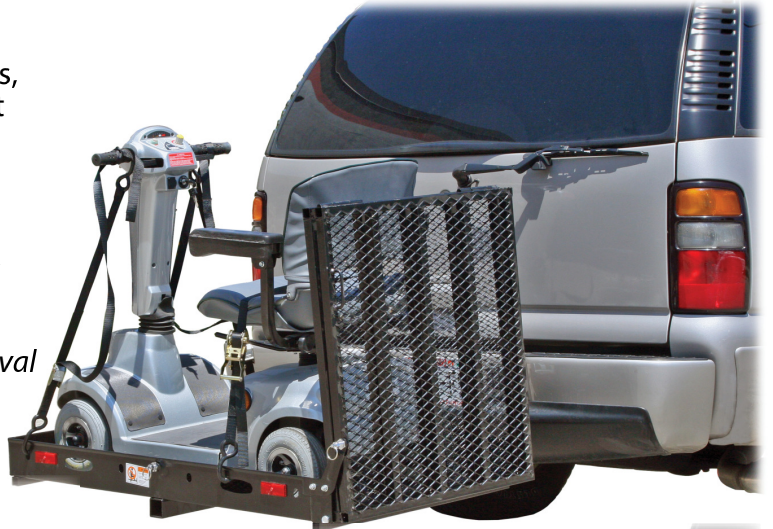

Wheelchair / Mobility / Equipment Carrier w/ramp

Our deluxe wheelchair, scooter, equipment or equipment carriers have all the premium features.

- Transports wheelchairs, scooters, snowblowers, lawn and garden equipment, cargo, just about anything!
- Heavy duty 400 & 500 lb weight capacity
- Folds up flat when not in use
- Large usable surface
- Self storing folding loading ramp for loading & unloading easier
- Black powder coat finish
- 5 carrying handles for easier installation / removal
- Leveler bolt and anti-wobble collar included
- Heavy duty extra thick steel mesh surface
- 1 year warranty!

Our SC400 & SC500 hitch mounted carriers feature ramps which fold up and out into 3 different positions. The first position keeps the ramp folded flat to the carrier surface and held down with a spring pull pin. The folded flat position is to keep the ramp self stored and secured when the carrier is folded up. The second ramp position allows the ramp to stand up straight when a mobility device or other equipment is on the carrier. The ramp is held vertically in place with a spring pull pin. The last position is the ramp in the down, or loading position. This position allows for scooters, power wheelchairs, and just about anything with wheels to be pushed or powered up the ramp.

A welded handle featured on the ramp allows for easy folding and unfolding. Tie down straps can be hooked onto any of the 10 tie down holes featured on the 4 1/4" tall sides. The rear of the carrier has 2 reflectors for greater visibility at night. Please Note: Mobility devices are not to be occupied when loading, unloading, or on the carrier! Never exceed the rated capacities of your hitch. These carriers are not recommended for vehicles with 1 1/4 inch hitches